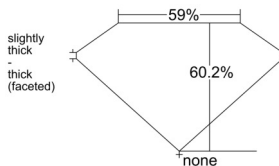

GIA®

FACSIMILE

GIA REPORT 2547694791

Verify this report at GIA.edu

GIA NATURAL DIAMOND DOSSIER®

February 24, 2026
GIA Report Number 2547694791
Shape and Cutting Style ..... Marquise Brilliant
Measurements ..... 9.26 x 4.68 x 2.81 mm

GRADING RESULTS

Carat Weight ..... 0.70 carat
Color Grade ..... E
Clarity Grade VVS1

ADDITIONAL GRADING INFORMATION

Polish ..... Excellent
Symmetry ..... Very Good
Fluorescence ..... Faint
Clarity Characteristics ..... Pinpoint
Inscription(s): GIA 2547694791

PROPORTIONS

Profile not to actual proportions

GRADING SCALES

GIA COLOR SCALE		GIA CLARITY SCALE				
COLORLESS	D	VERY VERY SLIGHTLY INCLUDED	FLAWLESS			
	E		INTERNALLY FLAWLESS			
	F		VVS₁			
	NEAR COLORLESS	G	VERY SLIGHTLY INCLUDED	VVS₂		
		H		VS₁		
		FAINT	I	SLIGHTLY INCLUDED	VS₂	
			J		SI₁	
			LIGHT	K	INCLUDED	SI₂
	L	I₁				
	M	I₂				
N	NOT GRADED	I₃				
O						
P						
Q						
R						
S						
T						
U						
V						
W						
X						
Y						
Z