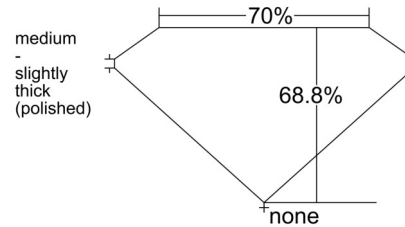

GIA NATURAL DIAMOND GRADING REPORT

February 05, 2026

GIA Report Number ..... 2547587503

Shape and Cutting Style ..... Square Modified Brilliant

Measurements ..... 6.36 x 6.29 x 4.33 mm

GRADING RESULTS

Carat Weight ..... 1.50 carat

Color Grade ..... K

Clarity Grade ..... VS1

ADDITIONAL GRADING INFORMATION

Polish ..... Excellent

Symmetry ..... Very Good

Fluorescence ..... None

Inscription(s): GIA 2547587503

PROPORTIONS

Profile not to actual proportions

CLARITY CHARACTERISTICS

KEY TO SYMBOLS\*

- Feather
- Cloud

\* Red symbols denote internal characteristics (inclusions). Green or black symbols denote external characteristics (blemishes). Diagram is an approximate representation of the diamond, and symbols shown indicate type, position, and approximate size of clarity characteristics. All clarity characteristics may not be shown. Details of finish are not shown.