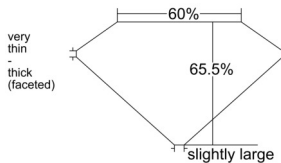

GIA®

FACSIMILE

GIA REPORT 2547566972

Verify this report at GIA.edu

GIA NATURAL DIAMOND DOSSIER®

February 03, 2026
GIA Report Number 2547566972
Shape and Cutting Style ..... Old Mine Brilliant
Measurements ..... 6.28 x 4.53 x 2.97 mm

GRADING RESULTS

Carat Weight ..... 0.70 carat
Color Grade ..... H
Clarity Grade VS1

ADDITIONAL GRADING INFORMATION

Polish ..... Excellent
Symmetry ..... Excellent
Fluorescence ..... None
Clarity Characteristics..... Crystal, Cloud, Feather, Needle
Inscription(s): GIA 2547566972

PROPORTIONS

Profile not to actual proportions

GRADING SCALES

GIA COLOR SCALE		GIA CLARITY SCALE	
COLORLESS	D	VERY VERY SLIGHTLY INCLUDED	FLAWLESS
	E		INTERNALLY FLAWLESS
	F		VVS₁
	G		VVS₂
	H		VS₁
	I		VS₂
	J		SI₁
	K		SI₂
	L		I₁
	M		I₂
NEAR COLORLESS	N	SLIGHTLY INCLUDED	I₃
	O		
	P		
	Q		
FAINT	R	INCLUDED	
	S		
	T		
	U		
VERT LIGHT	V		
	W		
	X		
	Y		
LIGHT	Z