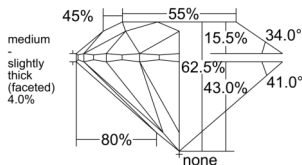

GIA®

FACSIMILE

GIA REPORT 2547499414

Verify this report at GIA.edu

GIA NATURAL DIAMOND DOSSIER®

January 27, 2026
GIA Report Number 2547499414
Shape and Cutting Style ..... Round Brilliant
Measurements ..... 4.70 - 4.73 x 2.94 mm

GRADING RESULTS

Carat Weight ..... 0.40 carat
Color Grade ..... K
Clarity Grade VS1
Cut Grade ..... Excellent

ADDITIONAL GRADING INFORMATION

Polish ..... Excellent
Symmetry ..... Excellent
Fluorescence ..... Faint
Clarity Characteristics ..... Crystal, Pinpoint
Inscription(s): GIA 2547499414

PROPORTIONS

Profile to actual proportions