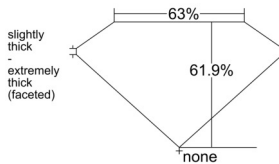

GIA®

FACSIMILE

GIA REPORT 2547435354

Verify this report at gia.edu

GIA NATURAL DIAMOND DOSSIER®

January 13, 2026
GIA Report Number 2547435354
Shape and Cutting Style ..... Heart Brilliant
Measurements ..... 4.86 x 5.49 x 3.40 mm

GRADING RESULTS

Carat Weight ..... 0.52 carat
Color Grade ..... K
Clarity Grade VVS1

ADDITIONAL GRADING INFORMATION

Polish ..... Excellent
Symmetry ..... Very Good
Fluorescence ..... Medium Blue
Clarity Characteristics ..... Pinpoint, Feather
Inscription(s): GIA 2547435354

PROPORTIONS

Profile not to actual proportions

GRADING SCALES

GIA COLOR SCALE		GIA CLARITY SCALE		
NEAR COLORLESS	D	VERY VERY SLIGHTLY INCLUDED	FLAWLESS	
	E		INTERNALLY FLAWLESS	
	F	VERY SLIGHTLY INCLUDED	VVS₁	
	G		VVS₂	
	H		VS₁	
	FAINT	I	SLIGHTLY INCLUDED	VS₂
		J		SI₁
		K	INCLUDED	SI₂
		L		I₁
		M		I₂
LIGHT	N		I₃	
	O			
	P			
	Q			
	R			
	S			
	T			
	U			
	V			
	W			
	X			
	Y			
	Z