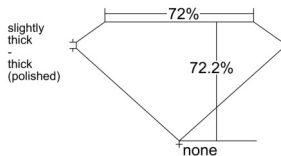

GIA®

FACSIMILE

GIA REPORT 2547391306

Verify this report at GIA.edu

GIA NATURAL DIAMOND DOSSIER®

January 07, 2026
GIA Report Number 2547391306
Shape and Cutting Style ..... Square Modified Brilliant
Measurements ..... 5.10 x 5.07 x 3.66 mm

GRADING RESULTS

Carat Weight ..... 0.80 carat
Color Grade L
Clarity Grade VS1

ADDITIONAL GRADING INFORMATION

Polish ..... Excellent
Symmetry ..... Very Good
Fluorescence ..... None
Clarity Characteristics ..... Feather, Cloud
Inscription(s): GIA 2547391306

PROPORTIONS

Profile not to actual proportions

GRADING SCALES

GIA COLOR SCALE		GIA CLARITY SCALE		
NEAR COLORLESS	D	VERY VERY SLIGHTLY INCLUDED	FLAWLESS	
	E		INTERNALLY FLAWLESS	
	F	VERY SLIGHTLY INCLUDED	VVS₁	
	G		VVS₂	
	H		VS₁	
	FAINT	I	SLIGHTLY INCLUDED	VS₂
		J		SI₁
		K	INCLUDED	SI₂
		L		I₁
		M		I₂
VERT LIGHT		N	NOT LISTED	I₃
		O		
		P		
	Q			
	R			
	S			
LIGHT	T			
	U			
	V			
	W			
X				
Y				
Z