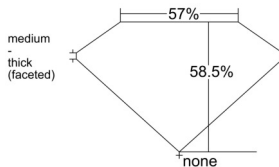

GIA®

FACSIMILE

GIA REPORT 2547308069

Verify this report at GIA.edu

GIA NATURAL DIAMOND DOSSIER®

December 25, 2025
GIA Report Number 2547308069
Shape and Cutting Style ..... Heart Brilliant
Measurements ..... 4.88 x 5.71 x 3.34 mm

GRADING RESULTS

Carat Weight ..... 0.55 carat
Color Grade ..... H
Clarity Grade VS1

ADDITIONAL GRADING INFORMATION

Polish ..... Excellent
Symmetry ..... Excellent
Fluorescence ..... None
Clarity Characteristics..... Cloud, Crystal, Feather, Pinpoint
Inscription(s): GIA 2547308069

PROPORTIONS

Profile not to actual proportions

GRADING SCALES

GIA COLOR SCALE		GIA CLARITY SCALE			
COLORLESS	D	VERY VERY SLIGHTLY INCLUDED	FLAWLESS		
	E		INTERNALLY FLAWLESS		
	F	VERY SLIGHTLY INCLUDED	VVS₁		
	G		VVS₂		
	H		VS₁		
	NEAR COLORLESS	I	SLIGHTLY INCLUDED	VS₂	
		J		SI₁	
		FAINT	K	INCLUDED	SI₂
			L		I₁
			M		I₂
VERT LIGHT	N	LIGHT	I₃		
	O				
	P				
	Q				
	R