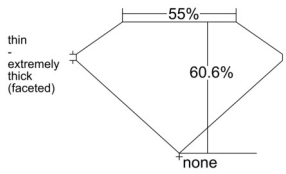

GIA®

FACSIMILE

GIA REPORT 2547073259

Verify this report at GIA.edu

GIA NATURAL DIAMOND DOSSIER®

November 25, 2025
GIA Report Number 2547073259
Shape and Cutting Style ..... Heart Brilliant
Measurements ..... 3.95 x 4.66 x 2.82 mm

GRADING RESULTS

Carat Weight ..... 0.31 carat
Color Grade ..... D
Clarity Grade VVS1

ADDITIONAL GRADING INFORMATION

Polish ..... Excellent
Symmetry ..... Good
Fluorescence ..... None
Clarity Characteristics ..... Feather
Inscription(s): GIA 2547073259

PROPORTIONS

Profile not to actual proportions

GRADING SCALES

GIA COLOR SCALE		GIA CLARITY SCALE	
COLORLESS	D	VERY VERY SLIGHTLY INCLUDED	FLAWLESS
	E		INTERNALLY FLAWLESS
	F		VVS₁
	G		VVS₂
	H		VS₁
	I		VS₂
	J		SI₁
	K		SI₂
	L		I₁
	M		I₂
NEAR COLORLESS	N	SLIGHTLY INCLUDED	I₃
	O		
	P		
	Q		
	R		
FAINT	S		
	T		
	U		
	V		
	W		
VERT LIGHT	X		
	Y		
	Z		
LIGHT