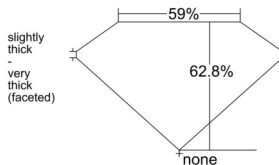

GIA®

FACSIMILE

GIA REPORT 2547057916

Verify this report at GIA.edu

GIA NATURAL DIAMOND DOSSIER®

November 24, 2025
GIA Report Number 2547057916
Shape and Cutting Style ..... Oval Brilliant
Measurements ..... 6.50 x 4.65 x 2.92 mm

GRADING RESULTS

Carat Weight ..... 0.58 carat
Color Grade ..... E
Clarity Grade VS1

ADDITIONAL GRADING INFORMATION

Polish ..... Excellent
Symmetry ..... Excellent
Fluorescence ..... Faint
Clarity Characteristics ..... Cloud, Needle, Pinpoint
Inscription(s): GIA 2547057916

PROPORTIONS

Profile not to actual proportions

GRADING SCALES

GIA COLOR SCALE		GIA CLARITY SCALE			
COLORLESS	D	VERY SLIGHTLY INCLUDED	FLAWLESS		
	E		INTERNALLY FLAWLESS		
	F		VS₁		
	NEAR COLORLESS	G	VERY SLIGHTLY INCLUDED	VS₂	
		H		VS₁	
		FAINT	I	SLIGHTLY INCLUDED	VS₂
			J		SI₁
			K		SI₂
	LIGHT	L	INCLUDED	I₁	
		M		I₂	
N		I₃			
O					
P					
Q					
R