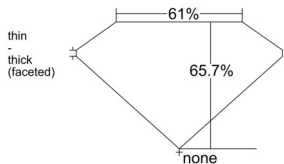

GIA®

FACSIMILE

GIA REPORT 2547034456

Verify this report at GIA.edu

GIA NATURAL DIAMOND DOSSIER®

November 18, 2025
GIA Report Number 2547034456
Shape and Cutting Style ..... Oval Brilliant
Measurements ..... 6.05 x 4.43 x 2.91 mm

GRADING RESULTS

Carat Weight ..... 0.50 carat
Color Grade ..... F
Clarity Grade VS1

ADDITIONAL GRADING INFORMATION

Polish ..... Very Good
Symmetry ..... Good
Fluorescence ..... None
Clarity Characteristics ..... Feather, Crystal
Inscription(s): GIA 2547034456

PROPORTIONS

Profile not to actual proportions

GRADING SCALES

GIA COLOR SCALE		GIA CLARITY SCALE			
COLORLESS	D	VERY VERY SLIGHTLY INCLUDED	FLAWLESS		
	E		INTERNALLY FLAWLESS		
	F	VERY SLIGHTLY INCLUDED	VVS₁		
	G		VVS₂		
	H		VS₁		
	NEAR COLORLESS	I	SLIGHTLY INCLUDED	VS₂	
		J		SI₁	
		FAINT	K	INCLUDED	SI₂
			L		I₁
			M		I₂
VERT LIGHT	N	LIGHT	I₃		
	O				
	P				
	Q				
	R