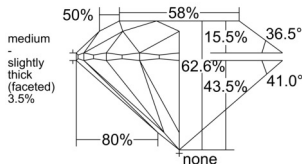

GIA®

FACSIMILE

GIA REPORT 2546729201

Verify this report at GIA.edu

GIA NATURAL DIAMOND DOSSIER®

March 02, 2026
GIA Report Number 2546729201
Shape and Cutting Style ..... Round Brilliant
Measurements ..... 5.80 - 5.82 x 3.64 mm

GRADING RESULTS

Carat Weight ..... 0.76 carat
Color Grade ..... E
Clarity Grade VVS1
Cut Grade ..... Excellent

ADDITIONAL GRADING INFORMATION

Polish ..... Excellent
Symmetry ..... Excellent
Fluorescence ..... Faint
Clarity Characteristics ..... Pinpoint
Inscription(s): GIA 2546729201

PROPORTIONS

GRADING SCALES

GIA COLOR SCALE	GIA CLARITY SCALE	GIA CUT SCALE	
D	FLAWLESS	EXCELLENT	
E	INTERNALLY FLAWLESS		
F		VVS₁	VERY GOOD
G	VVS₂		
H	VS₁	GOOD	
I	VS₂		
J	SI₁	FAIR	
K	SI₂		
L	I₁	POOR	
M	I₂		
N	I₃		
O			
P			
Q			
R			
S			
T			
U			
V			
W			
X			
Y			
Z