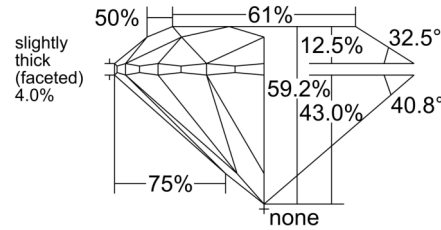

GIA NATURAL DIAMOND GRADING REPORT

February 05, 2026  
GIA Report Number ..... 2546575578  
Shape and Cutting Style ..... Round Brilliant  
Measurements ..... 8.14 - 8.20 x 4.83 mm

GRADING RESULTS

Carat Weight ..... 2.00 carat  
Color Grade ..... J  
Clarity Grade ..... S11  
Cut Grade ..... Excellent

Profile to actual proportions

CLARITY CHARACTERISTICS

KEY TO SYMBOLS\*

- Feather
- Needle
- Pinpoint

\* Red symbols denote internal characteristics (inclusions). Green or black symbols denote external characteristics (blemishes). Diagram is an approximate representation of the diamond, and symbols shown indicate type, position, and approximate size of clarity characteristics. All clarity characteristics may not be shown. Details of finish are not shown.