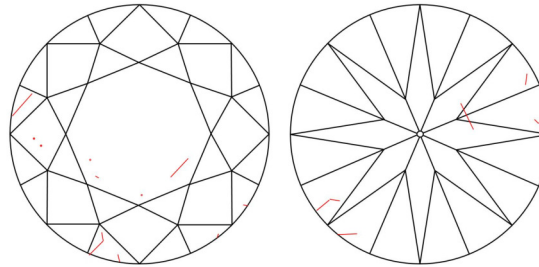

Profile to actual proportions

CLARITY CHARACTERISTICS

KEY TO SYMBOLS\*

- Feather
- Needle
- Pinpoint

\* Red symbols denote internal characteristics (inclusions). Green or black symbols denote external characteristics (blemishes). Diagram is an approximate representation of the diamond, and symbols shown indicate type, position, and approximate size of clarity characteristics. All clarity characteristics may not be shown. Details of finish are not shown.