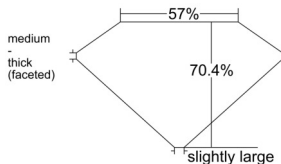

GIA®

FACSIMILE

GIA REPORT 2546508519

Verify this report at GIA.edu

GIA NATURAL DIAMOND DOSSIER®

January 27, 2026
GIA Report Number 2546508519
Shape and Cutting Style ..... Old Mine Brilliant
Measurements ..... 6.63 x 4.73 x 3.34 mm

GRADING RESULTS

Carat Weight ..... 0.90 carat
Color Grade ..... E
Clarity Grade S11

ADDITIONAL GRADING INFORMATION

Polish ..... Excellent
Symmetry ..... Very Good
Fluorescence ..... None
Clarity Characteristics ..... Cloud, Crystal
Inscription(s): GIA 2546508519

PROPORTIONS

Profile not to actual proportions

GRADING SCALES

GIA COLOR SCALE		GIA CLARITY SCALE	
COLORLESS	D	VERY VERY SLIGHTLY INCLUDED	FLAWLESS
	E		INTERNALLY FLAWLESS
	F		VVS₁
	G		VVS₂
	H		VS₁
	I		VS₂
	J		S1₁
	K		S1₂
	L		I₁
	M		I₂
NEAR COLORLESS	N	SLIGHTLY INCLUDED	I₃
	O		
	P		
	Q		
FAINT	R		
	S		
	T		
	U		
VERT LIGHT	V		
	W		
	X		
	Y		
LIGHT	Z