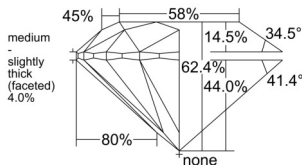

GIA®

FACSIMILE

GIA REPORT 2546349614

Verify this report at GIA.edu

GIA NATURAL DIAMOND DOSSIER®

December 31, 2025
GIA Report Number 2546349614
Shape and Cutting Style ..... Round Brilliant
Measurements ..... 4.69 - 4.73 x 2.94 mm

GRADING RESULTS

Carat Weight ..... 0.40 carat
Color Grade ..... F
Clarity Grade VVS1
Cut Grade ..... Excellent

ADDITIONAL GRADING INFORMATION

Polish ..... Excellent
Symmetry ..... Excellent
Fluorescence ..... None
Clarity Characteristics ..... Cloud
Inscription(s): GIA 2546349614

PROPORTIONS

Profile to actual proportions