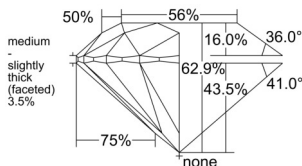

GIA®

FACSIMILE

GIA REPORT 2546297859

Verify this report at GIA.edu

GIA NATURAL DIAMOND DOSSIER®

December 26, 2025
GIA Report Number 2546297859
Shape and Cutting Style ..... Round Brilliant
Measurements ..... 5.41 - 5.45 x 3.42 mm

GRADING RESULTS

Carat Weight ..... 0.62 carat
Color Grade ..... E
Clarity Grade VVS1
Cut Grade ..... Excellent

ADDITIONAL GRADING INFORMATION

Polish ..... Excellent
Symmetry ..... Excellent
Fluorescence ..... Strong Blue
Clarity Characteristics ..... Pinpoint
Inscription(s): GIA 2546297859

PROPORTIONS

Profile to actual proportions

GRADING SCALES

GIA COLOR SCALE

COLORLESS	D
	E
	F
	G
	H
	I
	J
NEAR COLORLESS	K
	L
Faint	M
	N
	O
	P
Very Light	Q
	R
	S
	T
	U
	V
	W
	X
	Y
Light	Z

GIA CLARITY SCALE

FLAWLESS	VERY VERY SLIGHTLY INCLUDED	VVS₁	
			VVS₂
INTERNALLY FLAWLESS	VERY SLIGHTLY INCLUDED	VS₁	
		VS₂	
SLIGHTLY INCLUDED	SLIGHTLY INCLUDED	SI₁	
		SI₂	
INCLUDED	INCLUDED	I₁	
		I₂	
		I₃	

GIA CUT SCALE

EXCELLENT	VERY GOOD	GOOD	FAIR	POOR