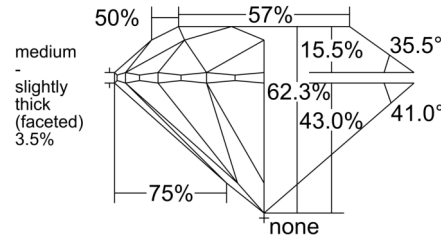

GIA NATURAL DIAMOND GRADING REPORT

December 15, 2025
 GIA Report Number 2546242321
 Shape and Cutting Style Round Brilliant
 Measurements 6.39 - 6.43 x 3.99 mm

GRADING RESULTS

Carat Weight 1.01 carat
 Color Grade G
 Clarity Grade VS1
 Cut Grade Excellent

ADDITIONAL GRADING INFORMATION

Polish Excellent
 Symmetry Excellent
 Fluorescence None
 Inscription(s): GIA 2546242321

PROPORTIONS

Profile to actual proportions

CLARITY CHARACTERISTICS

KEY TO SYMBOLS*

☉ Cloud

* Red symbols denote internal characteristics (inclusions). Green or black symbols denote external characteristics (blemishes). Diagram is an approximate representation of the diamond, and symbols shown indicate type, position, and approximate size of clarity characteristics. All clarity characteristics may not be shown. Details of finish are not shown.