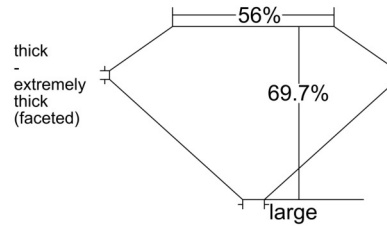

GIA NATURAL DIAMOND GRADING REPORT

December 10, 2025  
 GIA Report Number ..... 2546207276  
 Shape and Cutting Style ..... Old Mine Brilliant  
 Measurements ..... 8.85 x 8.41 x 5.86 mm

GRADING RESULTS

Carat Weight ..... 3.52 carat  
 Color Grade ..... I  
 Clarity Grade ..... VS1

ADDITIONAL GRADING INFORMATION

Polish ..... Excellent  
 Symmetry ..... Excellent  
 Fluorescence ..... None  
 Inscription(s): GIA 2546207276

PROPORTIONS

Profile not to actual proportions

CLARITY CHARACTERISTICS

KEY TO SYMBOLS\*

- Feather
- Pinpoint
- Cloud

\* Red symbols denote internal characteristics (inclusions). Green or black symbols denote external characteristics (blemishes). Diagram is an approximate representation of the diamond, and symbols shown indicate type, position, and approximate size of clarity characteristics. All clarity characteristics may not be shown. Details of finish are not shown.