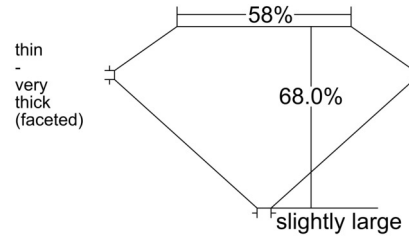

PROPORTIONS

Profile not to actual proportions