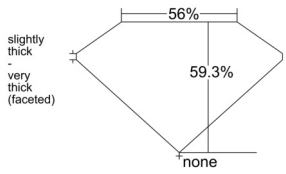

GIA®

FACSIMILE

GIA REPORT 2544633768

Verify this report at GIA.edu

GIA NATURAL DIAMOND DOSSIER®

February 13, 2026
GIA Report Number 2544633768
Shape and Cutting Style ..... Heart Brilliant
Measurements ..... 4.74 x 5.75 x 3.41 mm

GRADING RESULTS

Carat Weight ..... 0.55 carat
Color Grade ..... D
Clarity Grade VS1

ADDITIONAL GRADING INFORMATION

Polish ..... Excellent
Symmetry ..... Excellent
Fluorescence ..... None
Clarity Characteristics ..... Crystal, Pinpoint
Inscription(s): GIA 2544633768

PROPORTIONS

Profile not to actual proportions

GRADING SCALES

GIA COLOR SCALE		GIA CLARITY SCALE		
COLORLESS	D	VERY VERY SLIGHTLY INCLUDED	FLAWLESS	
	E		INTERNALLY FLAWLESS	
	F		VS₁	
	G		VS₂	
	NEAR COLORLESS	H	VERY SLIGHTLY INCLUDED	VS₁
		I		VS₂
		J		SI₁
		K		SI₂
	FAINT	L	SLIGHTLY INCLUDED	I₁
		M		I₂
N		I₃		
O				
VERT LIGHT	P	INCLUDED		
	Q			
	R			
	S			
	T			
	U			
	V			
	W			
LIGHT	X			
	Y			
	Z