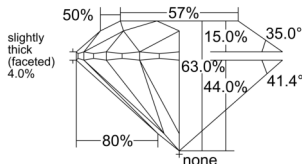

GIA®

FACSIMILE

GIA REPORT 2544547149

Verify this report at GIA.edu

GIA NATURAL DIAMOND DOSSIER®

January 30, 2026
GIA Report Number 2544547149
Shape and Cutting Style ..... Round Brilliant
Measurements ..... 4.79 - 4.81 x 3.03 mm

GRADING RESULTS

Carat Weight ..... 0.43 carat
Color Grade ..... F
Clarity Grade VS1
Cut Grade ..... Excellent

ADDITIONAL GRADING INFORMATION

Polish ..... Excellent
Symmetry ..... Excellent
Fluorescence ..... Strong Blue
Clarity Characteristics..... Crystal, Feather, Pinpoint
Inscription(s): GIA 2544547149

PROPORTIONS

Profile to actual proportions

GRADING SCALES

GIA COLOR SCALE	GIA CLARITY SCALE	GIA CUT SCALE	
D	FLAWLESS	EXCELLENT	
E	INTERNALLY FLAWLESS		
F		VVS₁	VERY GOOD
G	VVS₂		
H	VS₁	GOOD	
I	VS₂		
J	SI₁	FAIR	
K	SI₂		
L	I₁	POOR	
M	I₂		
N	I₃		
O			
P			
Q			
R			
S			
T			
U			
V			
W			
X			
Y			
Z