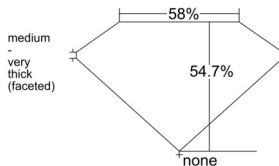

GIA®

FACSIMILE

GIA REPORT 2544360583

Verify this report at GIA.edu

GIA NATURAL DIAMOND DOSSIER®

January 05, 2026
GIA Report Number 2544360583
Shape and Cutting Style ..... Heart Brilliant
Measurements ..... 5.87 x 6.48 x 3.54 mm

GRADING RESULTS

Carat Weight ..... 0.80 carat
Color Grade ..... F
Clarity Grade VVS1

ADDITIONAL GRADING INFORMATION

Polish ..... Excellent
Symmetry ..... Excellent
Fluorescence ..... None
Clarity Characteristics ..... Feather, Cavity
Inscription(s): GIA 2544360583

PROPORTIONS

Profile not to actual proportions

GRADING SCALES

GIA COLOR SCALE		GIA CLARITY SCALE			
COLORLESS	D	VERY VERY SLIGHTLY INCLUDED	FLAWLESS		
	E		INTERNALLY FLAWLESS		
	F		VVS₁		
	G		VVS₂		
	NEAR COLORLESS	H	VERY SLIGHTLY INCLUDED	VS₁	
		I		VS₂	
		FAINT	J	SLIGHTLY INCLUDED	SI₁
			K		SI₂
	L		I₁		
	VERT LIGHT		M	INCLUDED	I₂
N			I₃		
O					
P					
LIGHT	Q				
	R				
	S				
	T				
	U				
	Z