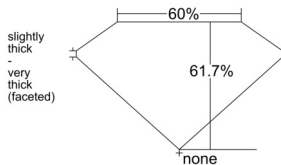

GIA®

FACSIMILE

GIA REPORT 2544182368

Verify this report at GIA.edu

GIA NATURAL DIAMOND DOSSIER®

December 08, 2025
GIA Report Number 2544182368
Shape and Cutting Style ..... Heart Brilliant
Measurements ..... 4.69 x 5.37 x 3.32 mm

GRADING RESULTS

Carat Weight ..... 0.50 carat
Color Grade I
Clarity Grade VS1

ADDITIONAL GRADING INFORMATION

Polish ..... Excellent
Symmetry ..... Very Good
Fluorescence ..... None
Clarity Characteristics ..... Feather, Crystal, Pinpoint
Inscription(s): GIA 2544182368

PROPORTIONS

Profile not to actual proportions

GRADING SCALES

GIA COLOR SCALE		GIA CLARITY SCALE			
COLORLESS	D	VERY VERY SLIGHTLY INCLUDED	FLAWLESS		
	E		INTERNALLY FLAWLESS		
	F	VERY SLIGHTLY INCLUDED	VS₁		
	G		VS₂		
	H		VS₁		
	NEAR COLORLESS	I	SLIGHTLY INCLUDED	SI₁	
		J		SI₂	
		FAINT	K	INCLUDED	I₁
			L		I₂
			M		I₃
VERT LIGHT	N		NOT GRADED		
	O				
	P				
	Q				
	R				
LIGHT	S				
	T				
	U				
	V				
	W				
X					
Y					
Z