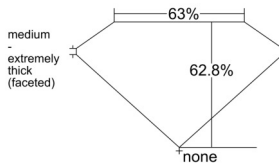

GIA®

FACSIMILE

GIA REPORT 2538760241

Verify this report at GIA.edu

GIA NATURAL DIAMOND DOSSIER®

October 27, 2025
GIA Report Number 2538760241
Shape and Cutting Style ..... Heart Brilliant
Measurements ..... 4.77 x 5.66 x 3.55 mm

GRADING RESULTS

Carat Weight ..... 0.60 carat
Color Grade ..... F
Clarity Grade SI1

ADDITIONAL GRADING INFORMATION

Polish ..... Excellent
Symmetry ..... Excellent
Fluorescence ..... Faint
Clarity Characteristics ..... Feather, Crystal
Inscription(s): GIA 2538760241

PROPORTIONS

Profile not to actual proportions

GRADING SCALES

GIA COLOR SCALE		GIA CLARITY SCALE			
COLORLESS	D	VERY VERY SLIGHTLY INCLUDED	FLAWLESS		
	E		INTERNALLY FLAWLESS		
	F		VVS₁		
	G		VVS₂		
	NEAR COLORLESS		H	VERY SLIGHTLY INCLUDED	VS₁
			I		VS₂
	FAINT		J	SLIGHTLY INCLUDED	SI₁
			K		SI₂
			L		I₁
			M		I₂
N		I₃			
VERT LIGHT		O			
		P			
		Q			
	R				
	S				
	T				
LIGHT	U				
	V				
	W				
	X				
Y					
Z