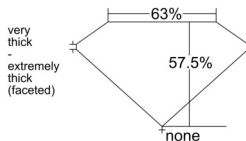

GIA®

FACSIMILE

GIA REPORT 2538661318

Verify this report at GIA.edu

GIA NATURAL DIAMOND DOSSIER®

October 27, 2025
GIA Report Number 2538661318
Shape and Cutting Style ..... Heart Modified Brilliant
Measurements ..... 5.19 x 5.76 x 3.31 mm

GRADING RESULTS

Carat Weight ..... 0.73 carat
Color Grade ..... S to T Range
Clarity Grade VVS1

ADDITIONAL GRADING INFORMATION

Polish ..... Excellent
Symmetry ..... Very Good
Fluorescence ..... None
Clarity Characteristics ..... Cloud
Inscription(s): GIA 2538661318

PROPORTIONS

Profile not to actual proportions

GRADING SCALES

GIA COLOR SCALE		GIA CLARITY SCALE			
COLORLESS	D	VERY VERY SLIGHTLY INCLUDED	FLAWLESS		
	E		INTERNALLY FLAWLESS		
	F	VERY SLIGHTLY INCLUDED	VVS₁		
	G		VVS₂		
	H		VS₁		
	NEAR COLORLESS	I	SLIGHTLY INCLUDED	VS₂	
		J		SI₁	
		FAINT	K	INCLUDED	SI₂
			L		I₁
			M		I₂
VERT LIGHT	N	LIGHT	I₃		
	O				
	P				
	Q				
	R				
	S