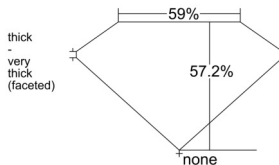

GIA®

FACSIMILE

GIA REPORT 2538600254

Verify this report at GIA.edu

GIA NATURAL DIAMOND DOSSIER®

October 03, 2025
GIA Report Number 2538600254
Shape and Cutting Style ..... Heart Brilliant
Measurements ..... 5.33 x 6.11 x 3.49 mm

GRADING RESULTS

Carat Weight ..... 0.70 carat
Color Grade ..... D
Clarity Grade VVS2

ADDITIONAL GRADING INFORMATION

Polish ..... Excellent
Symmetry ..... Very Good
Fluorescence ..... Faint
Clarity Characteristics ..... Needle
Inscription(s): GIA 2538600254

PROPORTIONS

Profile not to actual proportions

GRADING SCALES

GIA COLOR SCALE		GIA CLARITY SCALE			
COLORLESS	D	VERY VERY SLIGHTLY INCLUDED	FLAWLESS		
	E		INTERNALLY FLAWLESS		
	F	VERY SLIGHTLY INCLUDED	VVS₁		
	G		VVS₂		
	H		VS₁		
	NEAR COLORLESS	I	SLIGHTLY INCLUDED	VS₂	
		J		SI₁	
		FAINT	K	INCLUDED	SI₂
			L		I₁
			M		I₂
VERT LIGHT	N	INCLUDED	I₃		
	O				
	P				
	Q				
	R				
	S				
	T				
LIGHT	U				
	V				
	W				
	X				
Y					
Z