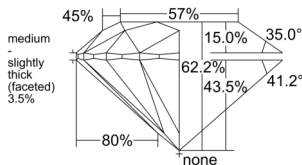

GIA®

FACSIMILE

GIA REPORT 2538423755

Verify this report at GIA.edu

GIA NATURAL DIAMOND DOSSIER®

December 10, 2025
GIA Report Number 2538423755
Shape and Cutting Style ..... Round Brilliant
Measurements ..... 4.91 - 4.94 x 3.06 mm

GRADING RESULTS

Carat Weight ..... 0.45 carat
Color Grade ..... D
Clarity Grade ..... Flawless
Cut Grade ..... Excellent

ADDITIONAL GRADING INFORMATION

Polish ..... Excellent
Symmetry ..... Excellent
Fluorescence ..... None
Clarity Characteristics ..... None
Inscription(s): GIA 2538423755

PROPORTIONS

GRADING SCALES

GIA COLOR SCALE	GIA CLARITY SCALE	GIA CUT SCALE	
D	FLAWLESS	EXCELLENT	
E	INTERNALLY FLAWLESS		
F		VVS₁	VERY GOOD
G	VVS₂		
H	VS₁	GOOD	
I	VS₂		
J	SI₁	FAIR	
K	SI₂		
L	I₁	POOR	
M	I₂		
N	I₃		
O			
P			
Q			
R			
S			
T			
U			
V			
W			
X			
Y			
Z