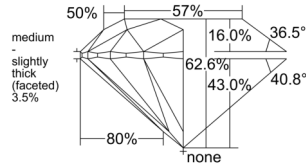

GIA®

FACSIMILE

GIA REPORT 2538341423

Verify this report at GIA.edu

GIA NATURAL DIAMOND DOSSIER®

September 09, 2025
GIA Report Number 2538341423
Shape and Cutting Style ..... Round Brilliant
Measurements ..... 4.78 - 4.80 x 3.00 mm

GRADING RESULTS

Carat Weight ..... 0.42 carat
Color Grade ..... F
Clarity Grade VVS2
Cut Grade ..... Excellent

ADDITIONAL GRADING INFORMATION

Polish ..... Excellent
Symmetry ..... Excellent
Fluorescence ..... Medium Blue
Clarity Characteristics ..... Pinpoint, Cloud
Inscription(s): GIA 2538341423

PROPORTIONS

GRADING SCALES

GIA COLOR SCALE	GIA CLARITY SCALE	GIA CUT SCALE
COLOURLESS D	FLAWLESS	EXCELLENT
E	INTERNALLY FLAWLESS	
F	VVS₁	VERY GOOD
G		
H	VVS₂	GOOD
I	VS₁	
J	VS₂	FAIR
K	SI₁	
L	SI₂	POOR
M	I₁	
N	I₂	
O	I₃	
P		
Q		
R		
S		
T		
U		
V		
W		
X		
Y		
Z