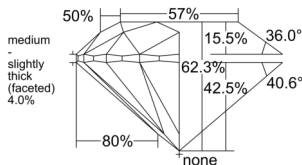

GIA®

FACSIMILE

GIA REPORT 2538279842

Verify this report at GIA.edu

GIA NATURAL DIAMOND DOSSIER®

September 02, 2025
GIA Report Number 2538279842
Shape and Cutting Style ..... Round Brilliant
Measurements ..... 5.32 - 5.34 x 3.32 mm

GRADING RESULTS

Carat Weight ..... 0.58 carat
Color Grade ..... H
Clarity Grade VS2
Cut Grade ..... Excellent

ADDITIONAL GRADING INFORMATION

Polish ..... Excellent
Symmetry ..... Excellent
Fluorescence ..... None
Clarity Characteristics ..... Cloud, Feather
Inscription(s): GIA 2538279842

PROPORTIONS

Profile to actual proportions

GRADING SCALES

GIA COLOR SCALE	GIA CLARITY SCALE	GIA CUT SCALE	
D	FLAWLESS	EXCELLENT	
E	INTERNALLY FLAWLESS		
F		VVS₁	VERY GOOD
G	VVS₂		
H	VS₁	GOOD	
I	VS₂		
J	SI₁	FAIR	
K	SI₂		
L	I₁	POOR	
M	I₂		
N	I₃		
O			
P			
Q			
R			
S			
T			
U			
V			
W			
X			
Y			
Z