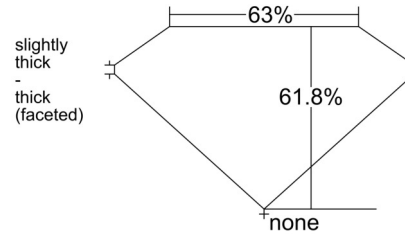

GIA NATURAL DIAMOND GRADING REPORT

August 08, 2025  
 GIA Report Number ..... 2538051926  
 Shape and Cutting Style ..... Oval Brilliant  
 Measurements ..... 10.30 x 7.17 x 4.44 mm

GRADING RESULTS

Carat Weight ..... 2.08 carat  
 Color Grade ..... G  
 Clarity Grade ..... VS1

ADDITIONAL GRADING INFORMATION

Polish ..... Excellent  
 Symmetry ..... Excellent  
 Fluorescence ..... Medium Blue  
 Inscription(s): GIA 2538051926  
**Comments:** Pinpoints are not shown.

PROPORTIONS

Profile not to actual proportions

CLARITY CHARACTERISTICS

KEY TO SYMBOLS\*

- Crystal
- ~ Feather
- ☉ Cloud
- \\ Needle

\* Red symbols denote internal characteristics (inclusions). Green or black symbols denote external characteristics (blemishes). Diagram is an approximate representation of the diamond, and symbols shown indicate type, position, and approximate size of clarity characteristics. All clarity characteristics may not be shown. Details of finish are not shown.