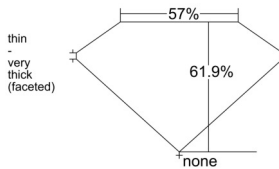

GIA®

FACSIMILE

GIA REPORT 2537960549

Verify this report at GIA.edu

GIA NATURAL DIAMOND DOSSIER®

November 12, 2025
GIA Report Number 2537960549
Shape and Cutting Style ..... Heart Brilliant
Measurements ..... 5.39 x 6.08 x 3.76 mm

GRADING RESULTS

Carat Weight ..... 0.71 carat
Color Grade ..... H
Clarity Grade VVS1

ADDITIONAL GRADING INFORMATION

Polish ..... Very Good
Symmetry ..... Very Good
Fluorescence ..... None
Clarity Characteristics ..... Feather
Inscription(s): GIA 2537960549

PROPORTIONS

Profile not to actual proportions

GRADING SCALES

GIA COLOR SCALE		GIA CLARITY SCALE			
COLORLESS	D	VERY VERY SLIGHTLY INCLUDED	FLAWLESS		
	E		INTERNALLY FLAWLESS		
	F	VERY SLIGHTLY INCLUDED	VVS₁		
	G		VVS₂		
	H		VS₁		
	NEAR COLORLESS	I	SLIGHTLY INCLUDED	VS₂	
		J		SI₁	
		FAINT	K	INCLUDED	SI₂
			L		I₁
			M		I₂
VERT LIGHT	N	LIGHT	I₃		
	O				
	P				
	Q				
	R				
	S				
	T