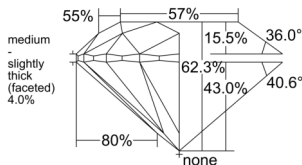

GIA®

FACSIMILE

GIA REPORT 2537883184

Verify this report at GIA.edu

GIA NATURAL DIAMOND DOSSIER®

November 03, 2025
GIA Report Number 2537883184
Shape and Cutting Style ..... Round Brilliant
Measurements ..... 5.04 - 5.08 x 3.15 mm

GRADING RESULTS

Carat Weight ..... 0.50 carat
Color Grade ..... J
Clarity Grade VVS1
Cut Grade ..... Excellent

ADDITIONAL GRADING INFORMATION

Polish ..... Excellent
Symmetry ..... Excellent
Fluorescence ..... None
Clarity Characteristics ..... Pinpoint
Inscription(s): GIA 2537883184

PROPORTIONS

Profile to actual proportions

GRADING SCALES

GIA COLOR SCALE

COLOURLESS	D
	E
	F
	G
	H
	I
	J
NEAR COLOURLESS	K
	L
FAIN	M
	N
	O
	P
VERY LIGHT	Q
	R
	S
	T
	U
	V
	W
	X
	Y
LIGHT	Z

GIA CLARITY SCALE

FLAWLESS	INTERNAL FLAWLESS	
		FLAWLESS
VERY VERY SLIGHTLY INCLUDED	VVS₁	
	VVS₂	
VERY SLIGHTLY INCLUDED	VS₁	
	VS₂	
SLIGHTLY INCLUDED	SI₁	
	SI₂	
INCLUDED	I₁	
	I₂	
	I₃	

GIA CUT SCALE

EXCELLENT
VERY GOOD
GOOD
FAIR
POOR