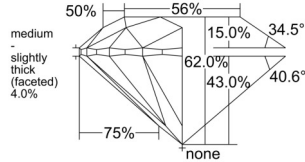

GIA®

FACSIMILE

GIA REPORT 2537879426

Verify this report at GIA.edu

GIA NATURAL DIAMOND DOSSIER®

November 03, 2025
GIA Report Number 2537879426
Shape and Cutting Style ..... Round Brilliant
Measurements ..... 5.04 - 5.08 x 3.14 mm

GRADING RESULTS

Carat Weight ..... 0.50 carat
Color Grade ..... E
Clarity Grade VS2
Cut Grade ..... Excellent

ADDITIONAL GRADING INFORMATION

Polish ..... Very Good
Symmetry ..... Excellent
Fluorescence ..... None
Clarity Characteristics ..... Cloud
Inscription(s): GIA 2537879426

PROPORTIONS

Profile to actual proportions

GRADING SCALES

GIA COLOR SCALE

COLOREDNESS	D
	E
	F
	G
	H
	I
	J
NEAR COLORLESS	K
	L
Faint	M
	N
	O
	P
Very Light	Q
	R
	S
	T
	U
	V
Light	W
	X
	Y
	Z

GIA CLARITY SCALE

FLAWLESS	INTERNAL FLAWLESS	
		FLAWLESS
VERY VERY SLIGHTLY INCLUDED	VVS₁	
	VVS₂	
VERY SLIGHTLY INCLUDED	VS₁	
	VS₂	
SLIGHTLY INCLUDED	SI₁	
	SI₂	
INCLUDED	I₁	
	I₂	
	I₃	

GIA CUT SCALE

EXCELLENT
VERY GOOD
GOOD
FAIR
POOR