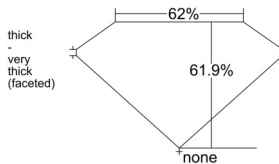

GIA®

FACSIMILE

GIA REPORT 2537843378

Verify this report at GIA.edu

GIA NATURAL DIAMOND DOSSIER®

October 29, 2025
GIA Report Number 2537843378
Shape and Cutting Style ..... Heart Brilliant
Measurements ..... 4.57 x 5.47 x 3.39 mm

GRADING RESULTS

Carat Weight ..... 0.51 carat
Color Grade ..... E
Clarity Grade VS1

ADDITIONAL GRADING INFORMATION

Polish ..... Excellent
Symmetry ..... Very Good
Fluorescence ..... Medium Blue
Clarity Characteristics..... Feather, Cavity, Pinpoint
Inscription(s): GIA 2537843378

PROPORTIONS

Profile not to actual proportions

GRADING SCALES

GIA COLOR SCALE		GIA CLARITY SCALE			
COLORLESS	D	VERY VERY SLIGHTLY INCLUDED	FLAWLESS		
	E		INTERNALLY FLAWLESS		
	F	VERY SLIGHTLY INCLUDED	VS₁		
	G		VS₂		
	H		VS₁		
	NEAR COLORLESS	I	SLIGHTLY INCLUDED	VS₂	
		J		SI₁	
		FAINT	K	INCLUDED	SI₂
			L		I₁
			M		I₂
VERT LIGHT	N	LIGHT	I₃		
	O				
	P				
	Q				
	R