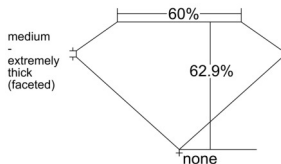

GIA®

FACSIMILE

GIA REPORT 2537764804

Verify this report at GIA.edu

GIA NATURAL DIAMOND DOSSIER®

October 17, 2025
GIA Report Number 2537764804
Shape and Cutting Style ..... Pear Brilliant
Measurements ..... 7.19 x 4.62 x 2.90 mm

GRADING RESULTS

Carat Weight ..... 0.60 carat
Color Grade ..... G
Clarity Grade VS1

ADDITIONAL GRADING INFORMATION

Polish ..... Excellent
Symmetry ..... Very Good
Fluorescence ..... None
Clarity Characteristics..... Crystal, Cloud, Feather, Pinpoint
Inspection(s): GIA 2537764804

PROPORTIONS

Profile not to actual proportions

GRADING SCALES

GIA COLOR SCALE		GIA CLARITY SCALE			
COLORLESS	D	VERY VERY SLIGHTLY INCLUDED	FLAWLESS		
	E		INTERNALLY FLAWLESS		
	F	VERY SLIGHTLY INCLUDED	VVS₁		
	G		VVS₂		
	H		VS₁		
	NEAR COLORLESS	I	SLIGHTLY INCLUDED	VS₂	
		J		SI₁	
		FAINT	K	INCLUDED	SI₂
			L		I₁
			M		I₂
VERT LIGHT	N	LIGHT	I₃		
	O				
	P				
	Q				
	R