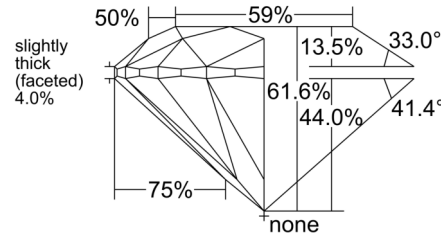

GIA NATURAL DIAMOND GRADING REPORT

October 21, 2025
 GIA Report Number 2537762374
 Shape and Cutting Style Round Brilliant
 Measurements 7.35 - 7.39 x 4.54 mm

GRADING RESULTS

Carat Weight 1.51 carat
 Color Grade J
 Clarity Grade VS1
 Cut Grade Excellent

Profile to actual proportions

CLARITY CHARACTERISTICS

KEY TO SYMBOLS*

- Crystal
- ∖ Needle
- ⊗ Cloud

* Red symbols denote internal characteristics (inclusions). Green or black symbols denote external characteristics (blemishes). Diagram is an approximate representation of the diamond, and symbols shown indicate type, position, and approximate size of clarity characteristics. All clarity characteristics may not be shown. Details of finish are not shown.