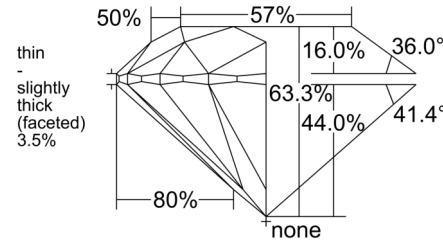

### GRADING RESULTS

Carat Weight ..... 1.70 carat

Color Grade ..... K, Faint Brown

Clarity Grade ..... SI1

Cut Grade ..... Excellent

### PROPORTIONS

Profile to actual proportions