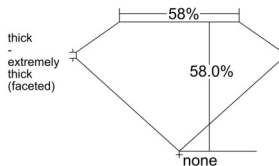

GIA®

FACSIMILE

GIA REPORT 2537667657

Verify this report at GIA.edu

GIA NATURAL DIAMOND DOSSIER®

October 28, 2025
GIA Report Number 2537667657
Shape and Cutting Style ..... Heart Modified Brilliant
Measurements ..... 5.52 x 6.13 x 3.56 mm

GRADING RESULTS

Carat Weight ..... 0.86 carat
Color Grade ..... W to X Range
Clarity Grade VS2

ADDITIONAL GRADING INFORMATION

Polish ..... Excellent
Symmetry ..... Very Good
Fluorescence ..... Faint
Clarity Characteristics ..... Crystal, Cloud
Inscription(s): GIA 2537667657

PROPORTIONS

Profile not to actual proportions

GRADING SCALES

GIA COLOR SCALE		GIA CLARITY SCALE			
COLORLESS	D	VERY VERY SLIGHTLY INCLUDED	FLAWLESS		
	E		INTERNALLY FLAWLESS		
	F	VERY SLIGHTLY INCLUDED	VVS₁		
	G		VVS₂		
	H		VS₁		
	NEAR COLORLESS	I	SLIGHTLY INCLUDED	VS₂	
		J		SI₁	
		FAINT	K	INCLUDED	SI₂
			L		I₁
			M		I₂
VERT LIGHT	N	INCLUDED	I₃		
	O				
	P				
	Q				
	R				
LIGHT	S				
	T				
	U				
	V				
	W				
	X				
Y					
Z