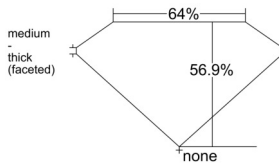

GIA®

FACSIMILE

GIA REPORT 2537635552

Verify this report at GIA.edu

GIA NATURAL DIAMOND DOSSIER®

October 08, 2025
GIA Report Number 2537635552
Shape and Cutting Style ..... Heart Brilliant
Measurements ..... 5.15 x 6.00 x 3.41 mm

GRADING RESULTS

Carat Weight ..... 0.62 carat
Color Grade ..... E
Clarity Grade SI1

ADDITIONAL GRADING INFORMATION

Polish ..... Very Good
Symmetry ..... Excellent
Fluorescence ..... None
Clarity Characteristics..... Crystal, Cloud
Inscription(s): GIA 2537635552

PROPORTIONS

Profile not to actual proportions

GRADING SCALES

GIA COLOR SCALE		GIA CLARITY SCALE			
COLORLESS	D	VERY VERY SLIGHTLY INCLUDED	FLAWLESS		
	E		INTERNALLY FLAWLESS		
	F		VVS₁		
	NEAR COLORLESS	G	VERY SLIGHTLY INCLUDED	VVS₂	
		H		VS₁	
		FANT	I	SLIGHTLY INCLUDED	VS₂
			J		SI₁
	LIGHT	K	INCLUDED	SI₂	
		L		I₁	
		M	NOT LISTED	I₂	
N		I₃			
O					
P					
Q					
R					
S					
T					
U					
V					
W					
X					
Y					
Z