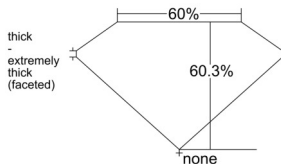

GIA®

FACSIMILE

GIA REPORT 2537632085

Verify this report at GIA.edu

GIA NATURAL DIAMOND DOSSIER®

October 04, 2025
GIA Report Number 2537632085
Shape and Cutting Style ..... Heart Brilliant
Measurements ..... 4.49 x 5.49 x 3.31 mm

GRADING RESULTS

Carat Weight ..... 0.51 carat
Color Grade ..... E
Clarity Grade VS1

ADDITIONAL GRADING INFORMATION

Polish ..... Very Good
Symmetry ..... Very Good
Fluorescence ..... None
Clarity Characteristics..... Crystal, Feather, Needle, Pinpoint
Inscription(s): GIA 2537632085

PROPORTIONS

Profile not to actual proportions

GRADING SCALES

GIA COLOR SCALE		GIA CLARITY SCALE			
COLORLESS	D	VERY VERY SLIGHTLY INCLUDED	FLAWLESS		
	E		INTERNALLY FLAWLESS		
	F	VERY SLIGHTLY INCLUDED	VVS₁		
	G		VVS₂		
	H		VS₁		
	NEAR COLORLESS	I	SLIGHTLY INCLUDED	VS₂	
		J		SI₁	
		FAINT	K	INCLUDED	SI₂
			L		I₁
			M		I₂
VERT LIGHT	N	LIGHT	I₃		
	O				
	P				
	Q				
	R