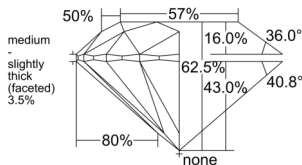

GIA®

FACSIMILE

GIA NATURAL DIAMOND DOSSIER®

October 03, 2025
GIA Report Number 2537609180
Shape and Cutting Style ..... Round Brilliant
Measurements ..... 4.33 - 4.36 x 2.72 mm

GRADING RESULTS

Carat Weight ..... 0.31 carat
Color Grade ..... G
Clarity Grade ..... Internally Flawless
Cut Grade ..... Excellent

ADDITIONAL GRADING INFORMATION

Polish ..... Excellent
Symmetry ..... Excellent
Fluorescence ..... None
Clarity Characteristics ..... Minor Details of Polish
Inscription(s): GIA 2537609180

GIA REPORT 2537609180

Verify this report at GIA.edu

PROPORTIONS

Profile to actual proportions