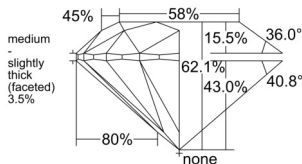

GIA®

FACSIMILE

GIA REPORT 2537445024

Verify this report at GIA.edu

GIA NATURAL DIAMOND DOSSIER®

September 17, 2025
GIA Report Number 2537445024
Shape and Cutting Style ..... Round Brilliant
Measurements ..... 4.27 - 4.30 x 2.66 mm

GRADING RESULTS

Carat Weight ..... 0.30 carat
Color Grade I
Clarity Grade VS1
Cut Grade ..... Excellent

ADDITIONAL GRADING INFORMATION

Polish ..... Excellent
Symmetry ..... Excellent
Fluorescence ..... None
Clarity Characteristics ..... Crystal, Feather
Inscription(s): GIA 2537445024

PROPORTIONS

GRADING SCALES

GIA COLOR SCALE

COLOREDNESS	D
	E
	F
	G
	H
	I
	J
NEAR COLORLESS	K
	L
Faint	M
	N
	O
	P
Very Light	Q
	R
	S
	T
	U
	V
Light	W
	X
	Y
	Z

GIA CLARITY SCALE

FLAWLESS	INTERNAL FLAWLESS	
		FLAWLESS
VERY VERY SLIGHTLY INCLUDED	VVS₁	
	VVS₂	
VERY SLIGHTLY INCLUDED	VS₁	
	VS₂	
SLIGHTLY INCLUDED	SI₁	
	SI₂	
INCLUDED	I₁	
	I₂	
	I₃	

GIA CUT SCALE

EXCELLENT
VERY GOOD
GOOD
FAIR
POOR