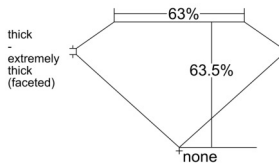

GIA®

FACSIMILE

GIA REPORT 2537414542

Verify this report at GIA.edu

GIA NATURAL DIAMOND DOSSIER®

September 15, 2025
GIA Report Number 2537414542
Shape and Cutting Style ..... Pear Brilliant
Measurements ..... 7.66 x 4.80 x 3.05 mm

GRADING RESULTS

Carat Weight ..... 0.70 carat
Color Grade ..... K
Clarity Grade VVS1

ADDITIONAL GRADING INFORMATION

Polish ..... Excellent
Symmetry ..... Excellent
Fluorescence ..... Strong Blue
Clarity Characteristics ..... Feather
Inscription(s): GIA 2537414542

PROPORTIONS

Profile not to actual proportions

GRADING SCALES

GIA COLOR SCALE		GIA CLARITY SCALE	
COLORLESS	D	VERY VERY SLIGHTLY INCLUDED	FLAWLESS
	E		INTERNALLY FLAWLESS
	F		VVS₁
	G		VVS₂
	H		VS₁
	I		VS₂
	J		SI₁
	K		SI₂
	L		I₁
	M		I₂
NEAR COLORLESS	N	SLIGHTLY INCLUDED	I₃
	O		
	P		
	Q		
FAINT	R		
	S		
	T		
	U		
VERY LIGHT	V		
	W		
	X		
	Y		
LIGHT	Z