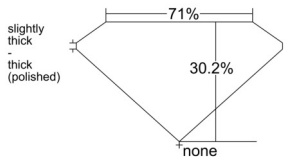

GIA®

FACSIMILE

GIA REPORT 2537409672

Verify this report at GIA.edu

GIA NATURAL DIAMOND DOSSIER®

September 15, 2025
GIA Report Number 2537409672
Shape and Cutting Style ..... **Modified Shield Step Cut**
Measurements ..... 4.57 x 8.76 x 2.65 mm

GRADING RESULTS

Carat Weight ..... 0.70 carat
Color Grade ..... **M**
Clarity Grade **VVS2**

ADDITIONAL GRADING INFORMATION

Polish ..... **Excellent**
Symmetry ..... **Excellent**
Fluorescence ..... **Medium Blue**
Clarity Characteristics ..... **Pinpoint**
Inscription(s): GIA 2537409672

PROPORTIONS

Profile not to actual proportions

GRADING SCALES

GIA COLOR SCALE		GIA CLARITY SCALE			
COLORLESS	D	VERY VERY SLIGHTLY INCLUDED	FLAWLESS		
	E		INTERNALLY FLAWLESS		
	F	VERY SLIGHTLY INCLUDED	VVS₁		
	G		VVS₂		
	H		VS₁		
	NEAR COLORLESS	I	SLIGHTLY INCLUDED	VS₂	
		J		SI₁	
		FAINT	K	INCLUDED	SI₂
			L		I₁
			M		I₂
VERT LIGHT			N	LIGHT	I₃
			O		
			P		
	Q				
LIGHT	R				
	S				
	T				
	U				
	V				
	Z