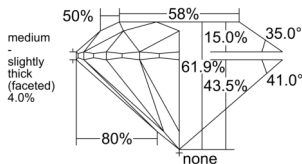

GIA®

FACSIMILE

GIA REPORT 2537394172

Verify this report at GIA.edu

GIA NATURAL DIAMOND DOSSIER®

September 15, 2025
GIA Report Number 2537394172
Shape and Cutting Style ..... Round Brilliant
Measurements ..... 4.27 - 4.31 x 2.66 mm

GRADING RESULTS

Carat Weight ..... 0.30 carat
Color Grade ..... E
Clarity Grade S11
Cut Grade ..... Very Good

ADDITIONAL GRADING INFORMATION

Polish ..... Good
Symmetry ..... Very Good
Fluorescence ..... Medium Blue
Clarity Characteristics ..... Crystal, Cloud
Inscription(s): GIA 2537394172

PROPORTIONS

GRADING SCALES

GIA COLOR SCALE

COLORLESS	D
	E
	F
	G
	H
	I
	J
NEAR COLORLESS	K
	L
	M
FAIN	N
	O
	P
	R
VERY LIGHT	S
	T
	U
	V
	W
	X
	Y
LIGHT	Z

GIA CLARITY SCALE

	FLAWLESS
	INTERNALLY FLAWLESS
VERY VERY SLIGHTLY INCLUDED	VVS₁
	VVS₂
VERY SLIGHTLY INCLUDED	VS₁
	VS₂
SLIGHTLY INCLUDED	S1₁
	S1₂
INCLUDED	I₁
	I₂
	I₃

GIA CUT SCALE

	EXCELLENT
	VERY GOOD
	GOOD
	FAIR
	POOR