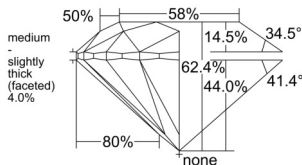

GIA®

FACSIMILE

GIA REPORT 2537392790

Verify this report at GIA.edu

GIA NATURAL DIAMOND DOSSIER®

September 12, 2025
GIA Report Number 2537392790
Shape and Cutting Style ..... Round Brilliant
Measurements ..... 4.29 - 4.32 x 2.69 mm

GRADING RESULTS

Carat Weight ..... 0.30 carat
Color Grade ..... E
Clarity Grade VS1
Cut Grade ..... Excellent

ADDITIONAL GRADING INFORMATION

Polish ..... Excellent
Symmetry ..... Excellent
Fluorescence ..... None
Clarity Characteristics ..... Cloud, Needle, Pinpoint
Inspection(s): GIA 2537392790

PROPORTIONS

GRADING SCALES

GIA COLOR SCALE	GIA CLARITY SCALE	GIA CUT SCALE	
D	FLAWLESS	EXCELLENT	
E	INTERNALLY FLAWLESS		
F		VVS₁	VERY GOOD
G	VVS₂		
H	VS₁	GOOD	
I	VS₂		
J	SI₁	FAIR	
K	SI₂		
L	I₁	POOR	
M	I₂		
N	I₃		
O			
P			
Q			
R			
S			
T			
U			
V			
W			
X			
Y			
Z