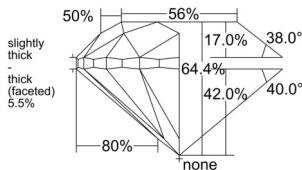

GIA®

FACSIMILE

GIA REPORT 2537310551

Verify this report at GIA.edu

GIA NATURAL DIAMOND DOSSIER®

September 04, 2025
GIA Report Number 2537310551
Shape and Cutting Style ..... Round Brilliant
Measurements ..... 4.92 - 4.95 x 3.18 mm

GRADING RESULTS

Carat Weight ..... 0.50 carat
Color Grade ..... D
Clarity Grade VS1
Cut Grade ..... Very Good

ADDITIONAL GRADING INFORMATION

Polish ..... Excellent
Symmetry ..... Very Good
Fluorescence ..... Strong Blue
Clarity Characteristics..... Manufacturing Remnant, Indented
Natural, Pinpoint

Inscription(s): GIA 2537310551

PROPORTIONS

Profile to actual proportions

GRADING SCALES

GIA COLOR SCALE

COLORESS	D
	E
	F
	G
	H
	I
	J
NEAR COLORLESS	K
	L
Faint	M
	N
	O
	P
Very Light	Q
	R
	S
	T
	U
	V
Light	W
	X
	Y
	Z

GIA CLARITY SCALE

VERY VERY SLIGHTLY INCLUDED	FLAWLESS
	INTERNALLY FLAWLESS
VERY SLIGHTLY INCLUDED	VVS₁
	VVS₂
SLIGHTLY INCLUDED	VS₁
	VS₂
INCLUDED	SI₁
	SI₂
	I₁
	I₂
	I₃

GIA CUT SCALE

EXCELLENT
VERY GOOD
GOOD
FAIR
POOR