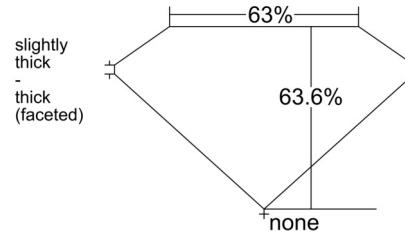

PROPORTIONS

Profile not to actual proportions