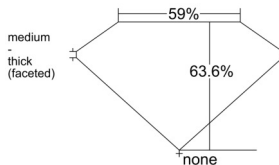

GIA®

FACSIMILE

GIA REPORT 2537226986

Verify this report at GIA.edu

GIA NATURAL DIAMOND DOSSIER®

August 26, 2025
GIA Report Number 2537226986
Shape and Cutting Style ..... Pear Brilliant
Measurements ..... 6.79 x 4.41 x 2.80 mm

GRADING RESULTS

Carat Weight ..... 0.50 carat
Color Grade ..... E
Clarity Grade VS1

ADDITIONAL GRADING INFORMATION

Polish ..... Excellent
Symmetry ..... Very Good
Fluorescence ..... Faint
Clarity Characteristics..... Cavity, Pinpoint, Indented Natural
Inscription(s): GIA 2537226986

PROPORTIONS

Profile not to actual proportions

GRADING SCALES

GIA COLOR SCALE		GIA CLARITY SCALE			
COLORLESS	D	VERY VERY SLIGHTLY INCLUDED	FLAWLESS		
	E		INTERNALLY FLAWLESS		
	F	VERY SLIGHTLY INCLUDED	VVS₁		
	G		VVS₂		
	H		VS₁		
	NEAR COLORLESS	I	SLIGHTLY INCLUDED	VS₂	
		J		SI₁	
		FAINT	K	INCLUDED	SI₂
			L		I₁
			M		I₂
VERTICALLY LIGHT	N	INCLUDED	I₃		
	O				
	P				
	Q				
	R				
LIGHT	S				
	T				
	U				
	V				
	W				
X					
Y					
Z