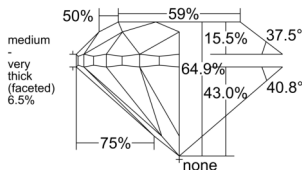

GIA®

FACSIMILE

GIA REPORT 2537218434

Verify this report at GIA.edu

GIA NATURAL DIAMOND DOSSIER®

August 25, 2025
GIA Report Number 2537218434
Shape and Cutting Style ..... Round Brilliant
Measurements ..... 4.51 - 4.58 x 2.95 mm

GRADING RESULTS

Carat Weight ..... 0.40 carat
Color Grade ..... H
Clarity Grade VS1
Cut Grade ..... Good

ADDITIONAL GRADING INFORMATION

Polish ..... Very Good
Symmetry ..... Very Good
Fluorescence ..... None
Clarity Characteristics..... Crystal, Pinpoint, Indented Natural
Inscription(s): GIA 2537218434

PROPORTIONS

Profile to actual proportions