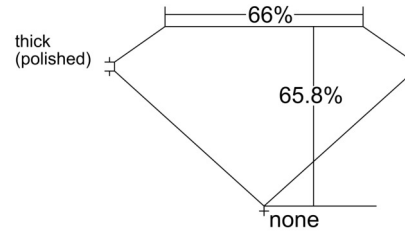

GIA NATURAL DIAMOND GRADING REPORT

August 22, 2025
 GIA Report Number 2537183006
 Shape and Cutting Style Square Emerald Cut
 Measurements 5.54 x 5.47 x 3.59 mm

GRADING RESULTS

Carat Weight 1.02 carat
 Color Grade H
 Clarity Grade VS1

ADDITIONAL GRADING INFORMATION

Polish Excellent
 Symmetry Excellent
 Fluorescence None
 Inscription(s): GIA 2537183006

Comments: Pinpoints are not shown. Clouds are not shown.

PROPORTIONS

Profile not to actual proportions

CLARITY CHARACTERISTICS

KEY TO SYMBOLS*

- Crystal
- ~ Feather
- \\ Needle

* Red symbols denote internal characteristics (inclusions). Green or black symbols denote external characteristics (blemishes). Diagram is an approximate representation of the diamond, and symbols shown indicate type, position, and approximate size of clarity characteristics. All clarity characteristics may not be shown. Details of finish are not shown.